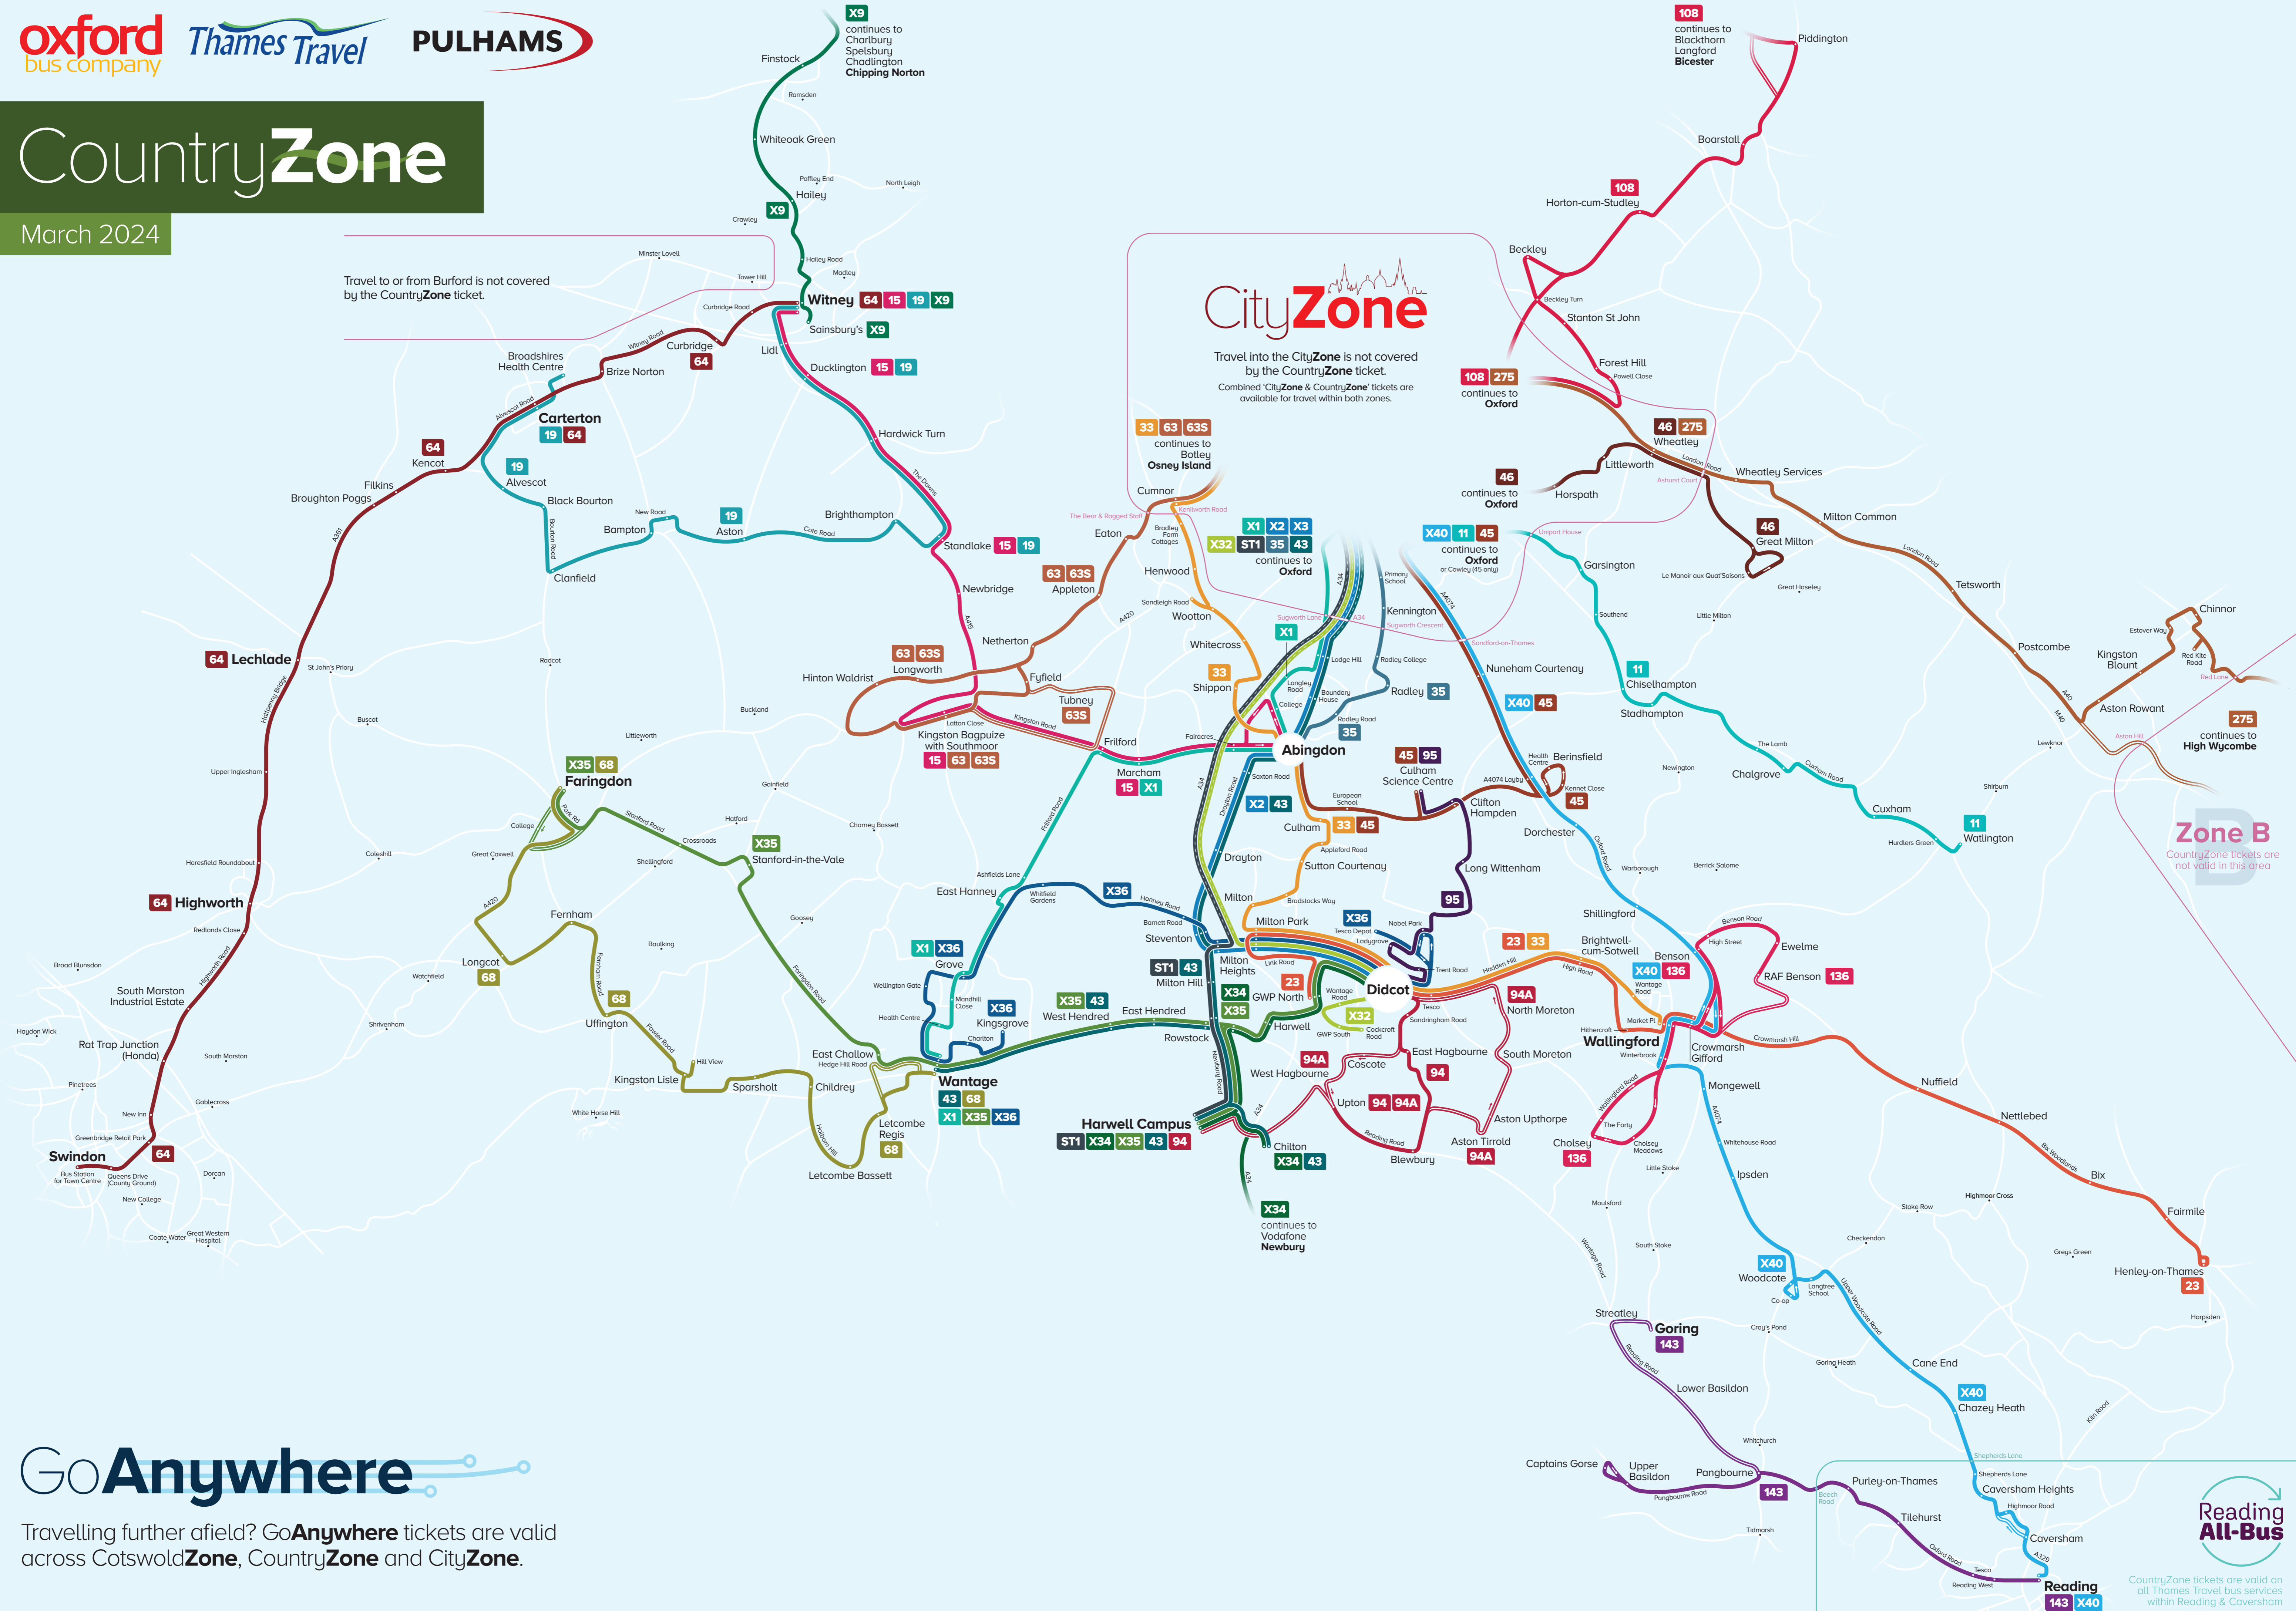

CountryZone

March 2024

Travel to or from Burford is not covered by the CountryZone ticket.

CityZone

Travel into the CityZone is not covered by the CountryZone ticket. Combined 'CityZone & CountryZone' tickets are available for travel within both zones.

Zone B
CountryZone tickets are not valid in this area

GoAnywhere

Travelling further afield? GoAnywhere tickets are valid across CotswoldZone, CountryZone and CityZone.